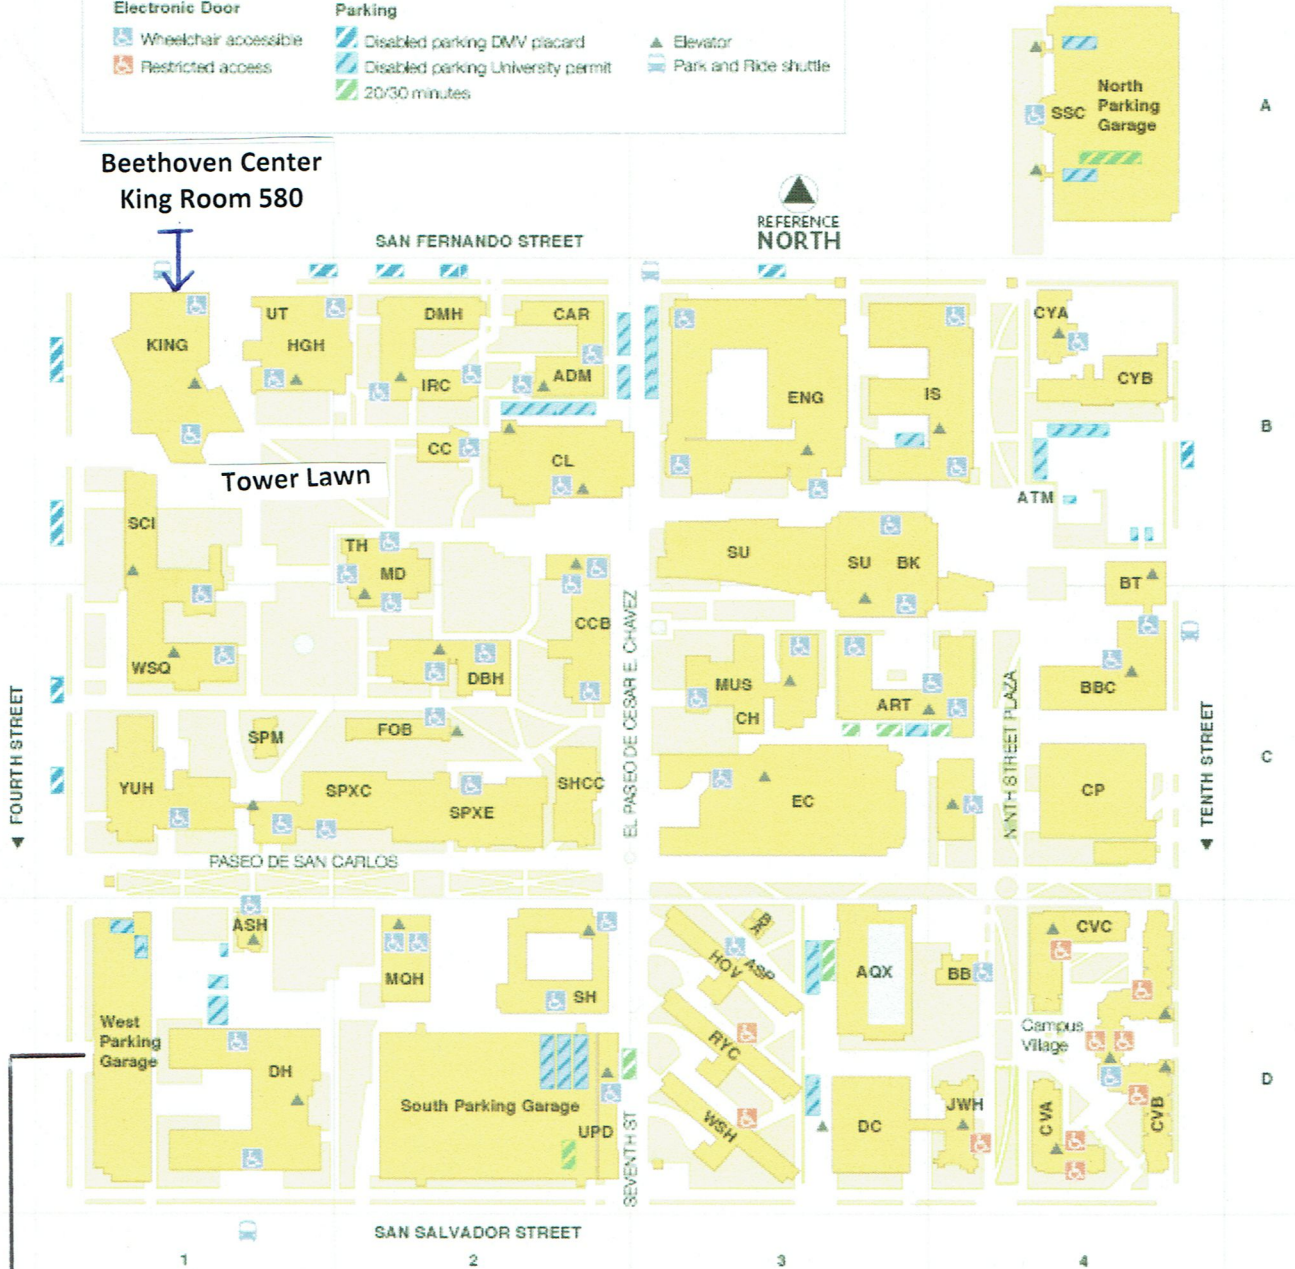

Convenient city parking across the street at 4th/San Fernando for \$1 per 20 min. (\$20/day max)

Main Campus Map

LEGEND		
	Electronic Door	
	Wheelchair accessible	
	Restricted access	
	Disabled parking DMV placard	
	Disabled parking University permit	
	20/30 minutes	

Beethoven Center
King Room 580

Campus Parking \$2.00 per hour/\$8.00 per day